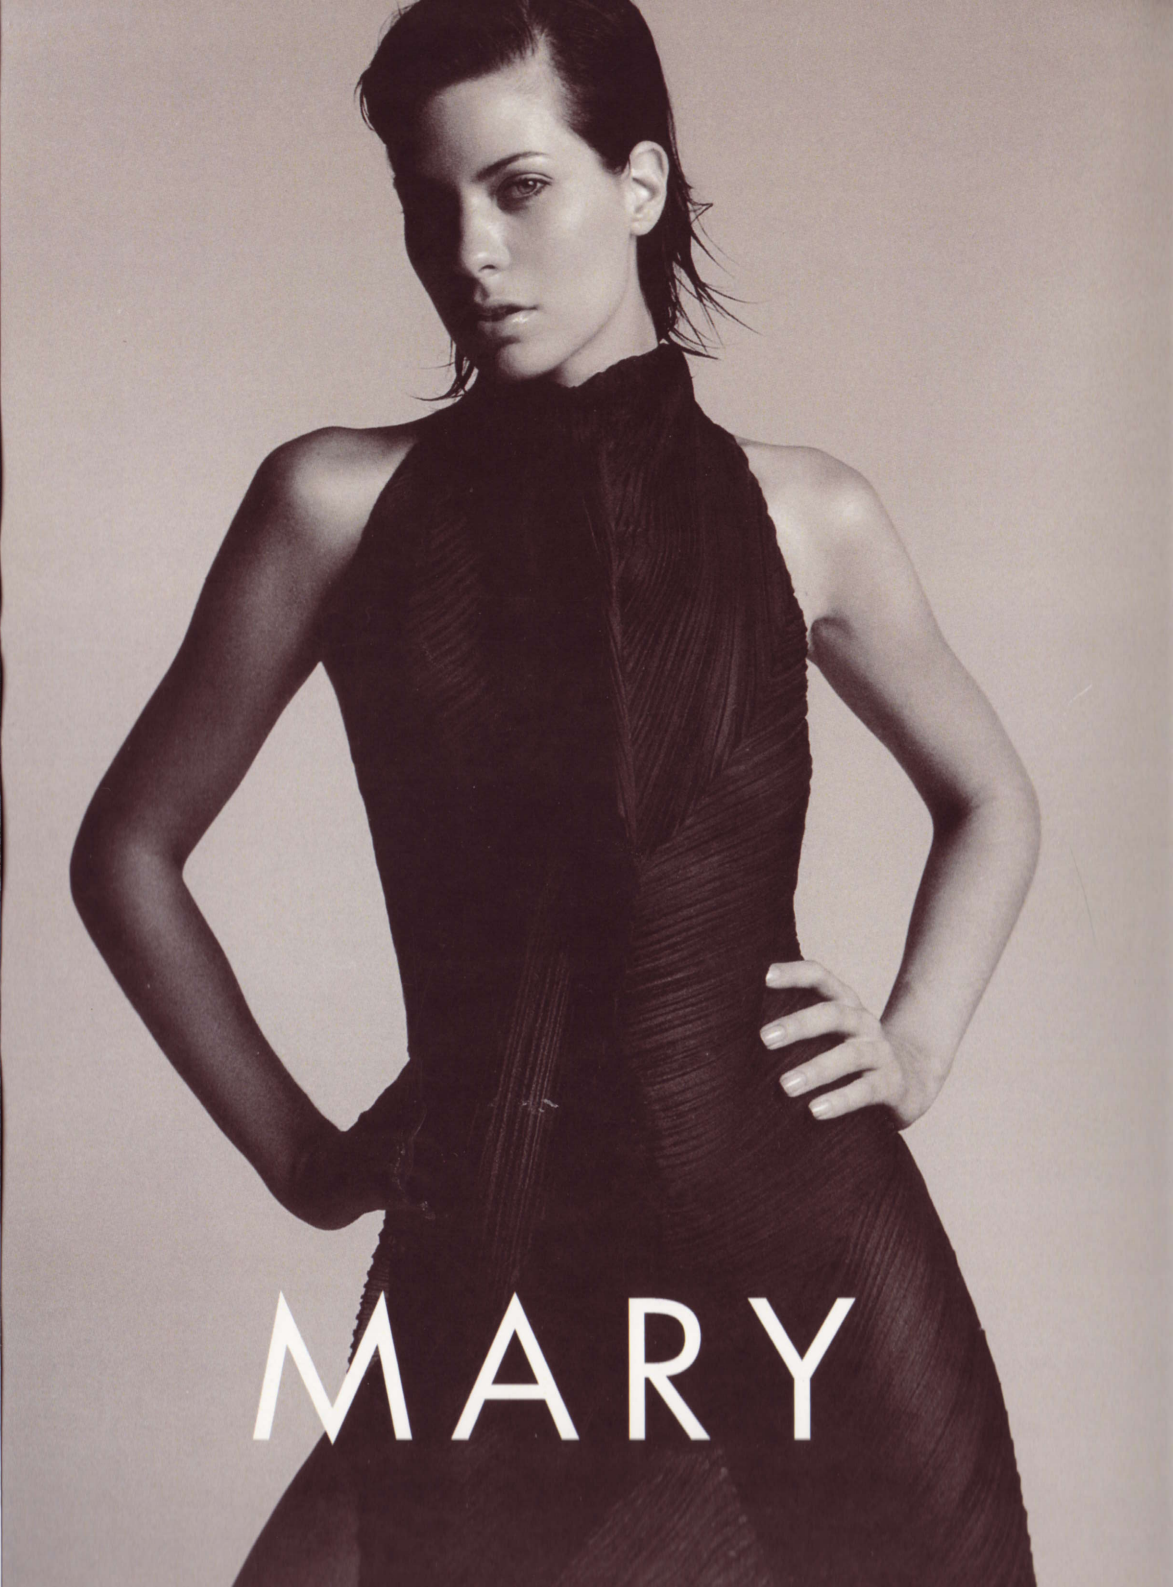

7, confection 36, poitrine 86, taille 61, hanches 90, chaussures 40, cheveux bruns, yeux verts
height 5'9.5", dress 6, bust 34b, waist 24, hips 35.5, shoe 10, hair brown, eyes green

**VOGUE MODELS
& TALENT**

MARY