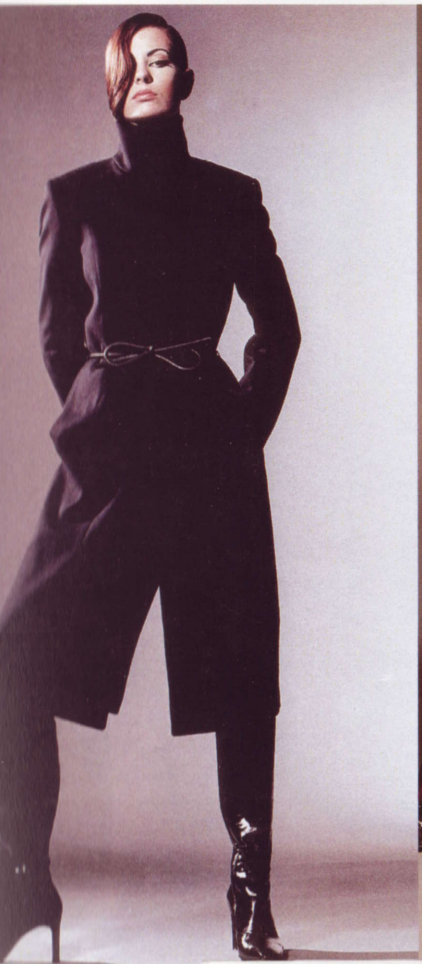

7, confection 36, poitrine 86, taille 61, hanches 90, chaussures 40, cheveux bruns, yeux verts
height 5'9.5", dress 6, bust 34b, waist 24, hips 35.5, shoe 10, hair brown, eyes green

**VOGUE MODELS
& TALENT**

MARY